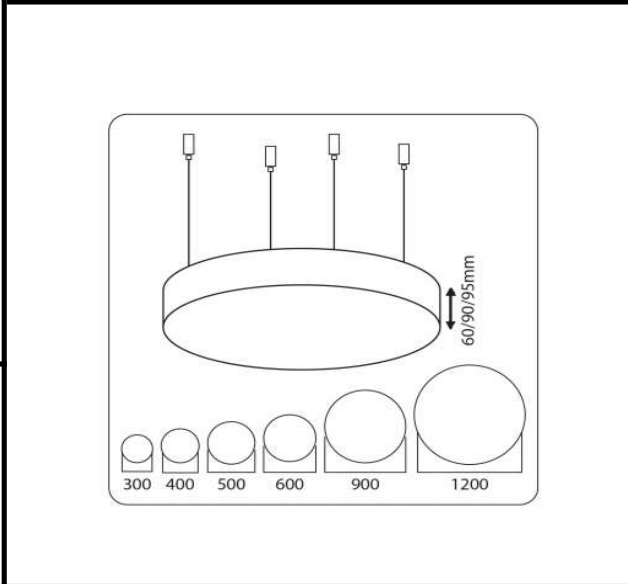

Sovitron Interior Pvt.Ltd.

<b>Model Name</b>	Disc Pendant /DLADISCDPD-50
<b>Description</b>	Architectural Light

Technical description	Image
-----------------------	-------

<b>Dimension</b>	Dia=500mm/600mm H=60/90/95mm
<b>Frame</b>	Aluminium
<b>Color Tempertaure</b>	4000K
<b>Power</b>	50W
<b>Total Luminous Flux</b>	5000 lm
<b>Efficacy</b>	100 lm/W
<b>IP rating</b>	50
<b>Color Rendering</b>	≥80
<b>Mounting</b>	Pendant
<b>Optics</b>	White Opal Diffuser
<b>Dimming</b>	NON-Dimmable
<b>Operating Voltage</b>	220-240 VAC
<b>Standard Lifetime</b>	L70 minimum at 50,000 burning hours

Dimension diagram
-------------------

**Remarks:-**

**Address: Plot #7 Saroorpur-Nangla Industrial Area,Ballabgarh-Sohna Road,Faridabad-121005**  
**Email: info@sovitron.com**